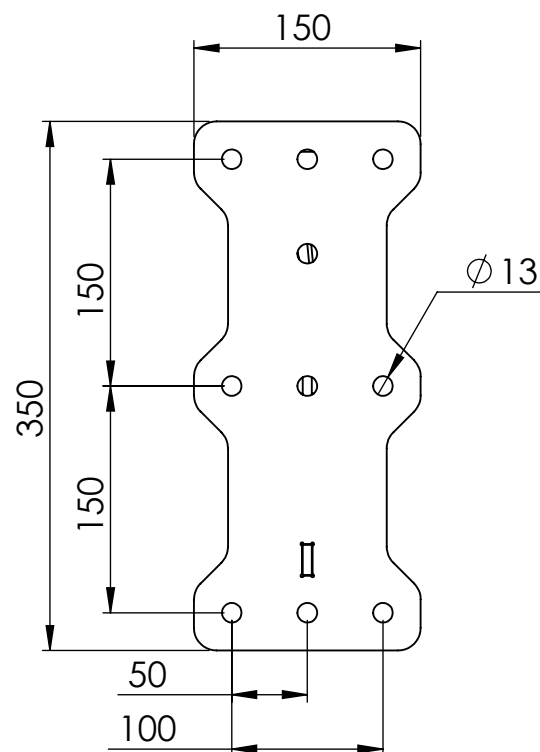

ISOMETRIC VIEW

WALL MOUNT PLATE  
HOLE POSITIONS

PRODUCT OVERVIEW	
APPROXIMATE OVERALL DIMENSIONS	1000x350x150mm
APPROXIMATE WEIGHT	11.00kg
DIMENSIONS IN MM DO NOT SCALE DRAWING IF IN DOUBT ASK	<b>ALPHAFIT</b>
DESCRIPTION: FAB WALL MOUNTED CHIN UP BAR 1000mm MOUNT	
PART NO:10545	
SCALE:1:5	SHEET 1 OF 1
	A4