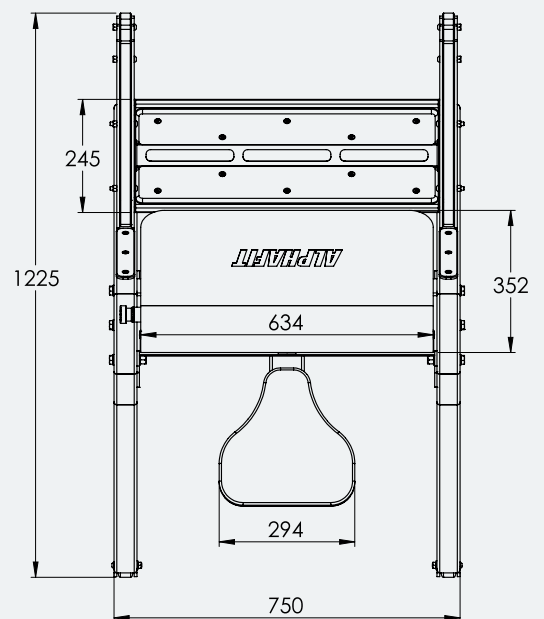

3 | FIND THE PERFECT POSITION WITH EASE

Featuring ten height positions in 20mm increments, the oversized linear rods make it easy to adjust the height of the machine to better accommodate a variety of users.

”

CORE ADJUSTABLE PREACHER CURL SPECIFICATIONS

- Product Dimensions (L x W x H):** 1225mm x 750mm x 1100mm
- Product Dimensions - Arm Pad at Maximum Height (L x W x H):** 1225mm x 750mm x 1280mm
- Product Working Floor Area (L x W):** 2000mm x 1500mm
- Product Weight:** 96kg
- Height Adjustments:** 10 positions (20mm increments)
- Warranty:** 'Built Not Bought' warranty
- Standard Colour Options:** Choose from 13 colours