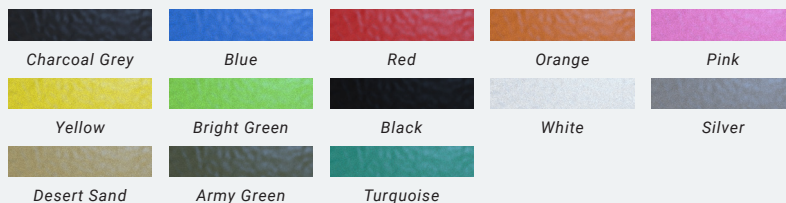

CORE ADJUSTABLE PREACHER CURL SPECIFICATIONS

- **Product Dimensions (L x W x H):** 1225mm x 750mm x 1100mm
- **Product Dimensions - Arm Pad at Maximum Height (L x W x H):** 1225mm x 750mm x 1280mm
- **Product Working Floor Area (L x W):** 2000mm x 1500mm
- **Product Weight:** 96kg
- **Height Adjustments:** 10 positions (20mm increments)
- **Warranty:** 'Built Not Bought' warranty
- **Standard Colour Options:** Choose from 13 colours